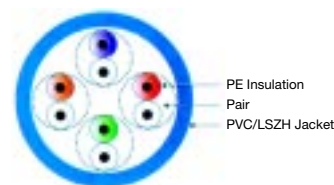

## Applications

- Horizontal Distribution  
& Backbone Cabling
- ISDN
- 155Mbps ATM
- 100Mbps TPDDI
- Fast and Gigabit  
Ethernet

## Cable Data

Conductor:	4 Twisted Pairs of 24AWG (or better) Solid bare copper wire c/w rip Cord	Operating Environment: Indoor Operating Temperature: -20 +60°C
Insulation:	Polyolefin or similar	Core Colors (nom. OD: 0.52mm)
Flame Rating:	UL (CM), CMR/MPR optional	Pair 1: Blue - White/Blue
Sheath:	PVC; LSZH optional	Pair 2: Orange - White/Orange
Color:	Creamy Grey	Pair 3: Green - White/Green
		Pair 4: Brown - White/Brown
		Nominal UTP Cable OD: 5.20mm