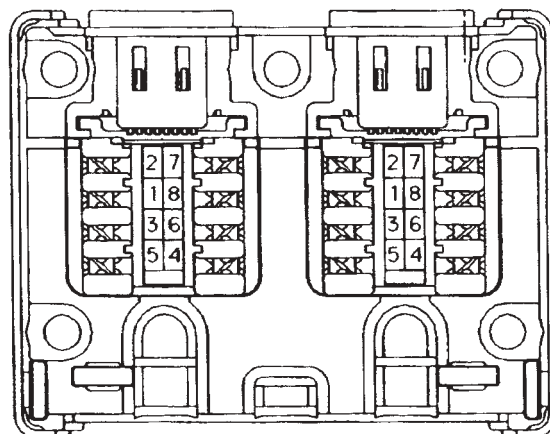

(A maximum of 2 equal diameter solid conductors only, of up to 0.5 conductor diameter can be terminated per slot. Only 1 conductor of stranded wires per slot can be terminated. If any conductors (0.5 diameter have been terminated, reversal to smaller conductors is no longer possible.

KRONE recommends that TruePATCH(C5eT patchcords be used in conjunction with these outlets for optimum network performance.

Part Numbers:

Dual

Unshielded:

Grey 6467 1 084-00
Ivory 6467 1 084-10
White 6467 1 084-20

Shielded:

Grey 6467 1 085-00
Ivory 6467 1 085-10
White 6467 1 085-20

Single

Unshielded:

Grey 6467 1 075-00
Ivory 6467 1 075-10
White 6467 1 075-20

Shielded:

Grey 6467 1 076-00
Ivory 6467 1 076-10
White 6467 1 076-20

Approvals:

ACA Compliant
UL Certified Category 5E
FCC Compliant

* All outlets are supplied with both 568A + 568B wiring configurations

KRONE®

For further information please contact:
KRONE (Australia) Holdings Pty Limited
PO Box 335, Wyong NSW 2259
2 Hereford Street, Berkeley Vale NSW 2261
Tel: 02 4388 4422
Fax: 02 4388 4499
Email: kronehlp@krone.com.au
Web: www.krone.com.au
Job No 5538 08/01

KRONE (N.Z.) Technique Limited
PO Box 38-177
Wellington Mail Centre
Wellington, New Zealand
Tel: 0800 657 663
Fax: 0800 355 100
Email: sales@krone.co.nz