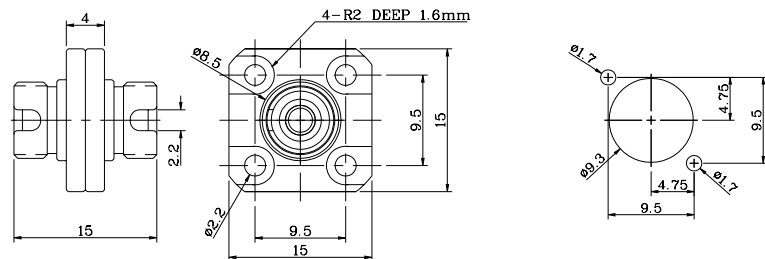

ADAPTER

FIBER OPTIC SOLUTIONS

FC Adapter (Square Face)

Features:

- Low insertion loss
- Low back reflection loss
- Easy to handle
- Environmentally stable

Description: Versatile and rugged in design, The single mode adapter features a robust zirconia sleeve for precision fiber ferrule alignment. The multimode version comes with a phosphor bronze sleeve. KRONE'S FC adapter thread coupling is quick and easy to use. The adapter housing is made of nickel-plated brass.