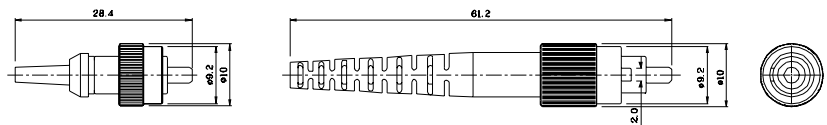

FIBER OPTIC SOLUTIONS

FC Connector

Features:

- Low insertion loss
- Low back reflection loss
- Easy to handle
- Environmentally stable
- CATV

Hood Type 0.9mm

Description : KRONE's FC fiber optic connector features a rugged zirconia ferrule for precision fiber alignment. The multimode version comes with a phosphor bronze ferrule. The connector is easy to mount, connecting and disconnecting require a simple screw connection. The cable is crimped to the outer hardware and therefore prevents momentary disconnection when axial load is placed on the cable.