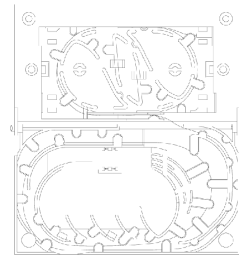

2 SC Duplex Outlet

4 ST Outlet

Technical Specification

Integral fiber management system.
Multiple cable entry points.
Kevlar anchor points.

Materials

PC/ABS

Dimensions

147mm (width) x 88mm (height) x 30mm (depth) from mounting face
Fits conventional BS4660 electrical wallbox

Environmental Standards

EN6008-2-2
IEC 68-2-14
IEC 68-2-6
IEC 68-2-27
IEC 68-2-3

Operating Environment

EN50173
ISO/IEC 11801

Fiber Routing Diagram

Ordering information:

Part Number:

MT-RJ Dual Outlet	7033/1/067/02
MT-RJ Quad Outlet	7033/1/067/04
1 SC Duplex Outlet	7033/1/069/02
2 SC Duplex Outlet	7033/1/069/04
2 ST Outlet	7033/1/071/02
4 ST Outlet	7033/1/071/04
* Fiber Wall Outlet MT-RJ (empty)	7033/1/067/00
* Fiber Wall Outlet SC Duplex (empty)	7033/1/069/00
* Fiber Wall Outlet ST (empty)	7033/1/071/00
Splice Holder	7033/3/065/00