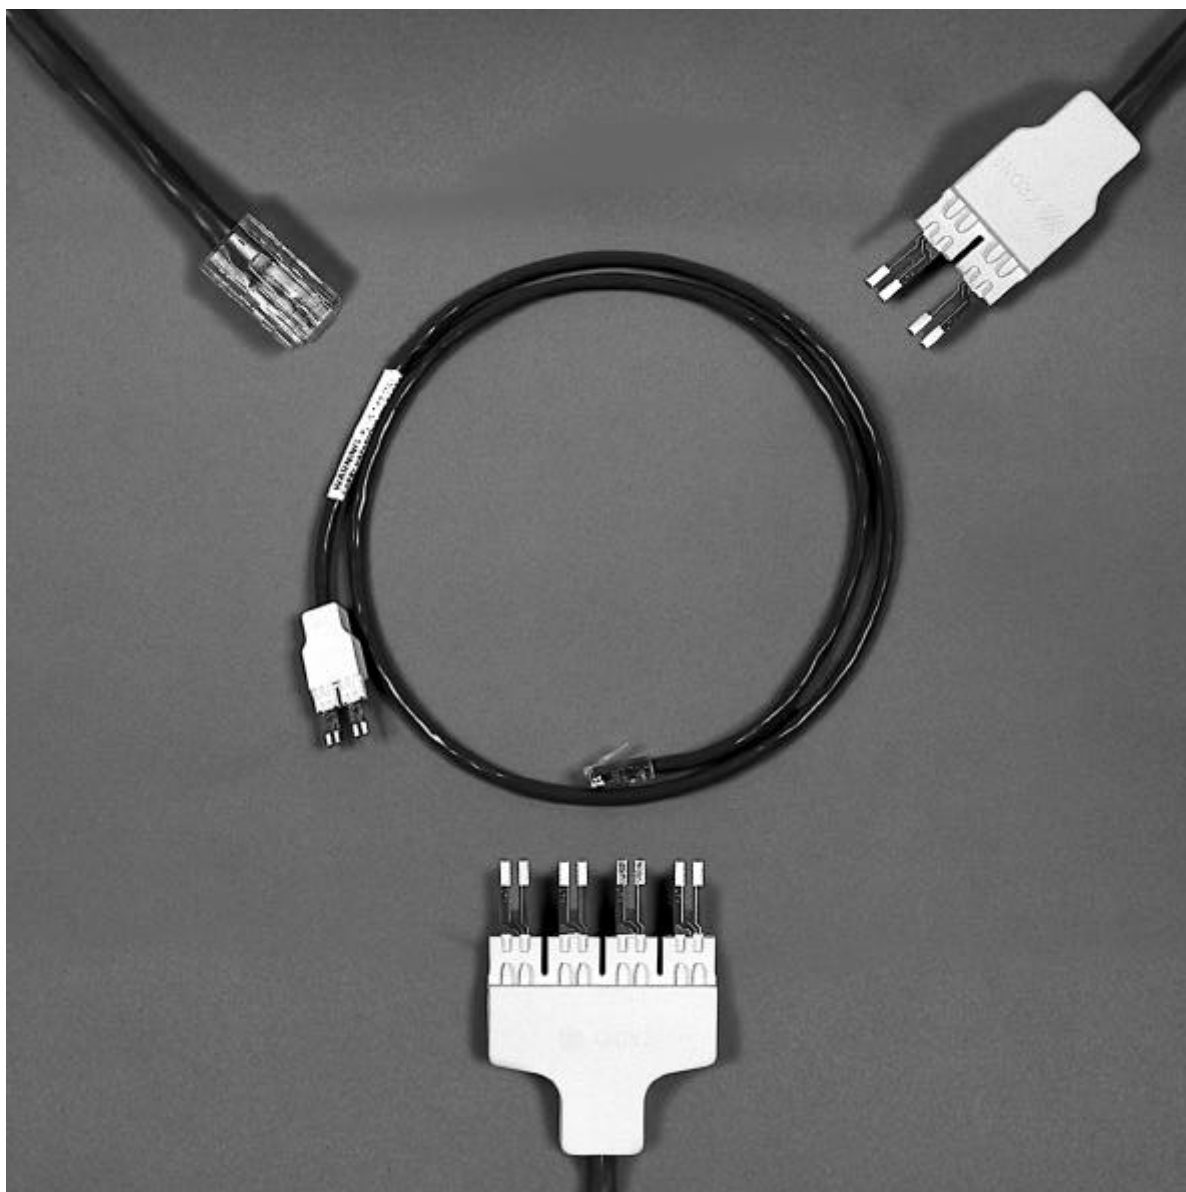

KRONE HIGHBAND™ Voice and Data Patchcords

KRONE

KRONE HIGHBAND™

Voice and Data Patchcords

Application:

Superior high speed data and voice cross connection enable high speed LAN and WAN systems maximum headroom in transmission performance

Technical Specifications:

Environment for use:Indoors or in dry enclosure rated IP54 or greater
 Operating temperature range:-40°C to +80°C
 Maximum relative humidity:93% non-condensing
 Transmission performance and reliability:
 ANSI/EIA/TIA 568A Cat. 5
 ISO/IEC 11801 Cat. 5
 Number of patching cycles:≥50
 Safety:UL 1863
 Flammability rating of plastic housing:UL 94 VO

Part Numbers:

XXX X XXX-0X

0 = length, 05 = .5mtr, 10 = 1mtr, 15 = 1.5mtr,
 2 = 2mtr, 3 = 3mtr, 5 = 5mtr.

Highband 1/2 pair patchcord6451 2 048-xx
 Highband 2/4 pair patchcord6451 2 050-xx
 Highband 4 pair patchcord6451 2 051-xx
 Highband 1 pair test plug set6451 2 055-00
 Highband 2/4 pair to RJ45 patchcord6451 2 057-xx
 Highband 1 pair voice patch cord6451 2 058-xx
 Highband 2/4 pair to 4 pair patchcords....6451 2 071-xx
 Highband 1/2 pair to RJ45 patchcords6451 2 080-xx
 Highband 10 4 pair to RJ45 test cord6451 2 099-30
 Highband 10 2 pair to RJ45 test cord6451 2 100-30
 Highband 10 4 pair to 4 pair patchcords..6451 2 101-xx
 Highband 10 4 pair to RJ45 patchcords..6451 2 102-xx
 Highband 10 2 pair to 2 pair patchcords..6451 2 103-xx
 Highband 10 2 pair to RJ45 patchcords..6451 2 104-xx