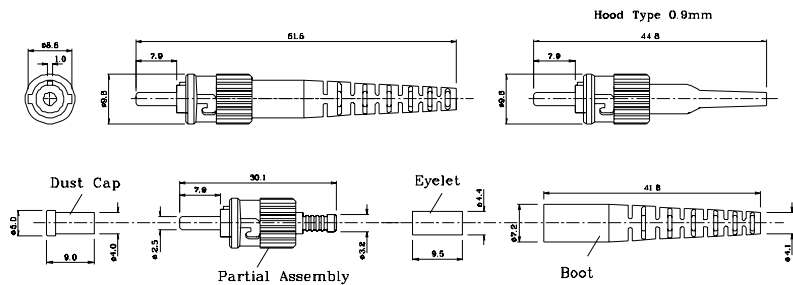

FIBER OPTIC SOLUTIONS

ST Connector

Features:

- Low insertion loss
- Low back reflection loss
- Easy to handle
- Environmentally stable

Description : KRONE's ST fiber optic connector features a rugged zirconia ferrule for precision fiber alignment. The multimode version comes with a phosphor bronze ferrule. The connector is easy to mount, connecting and disconnecting require a simple twist of the boot. The cable is crimped to the outer hardware and therefore prevents momentary disconnection when axial load is placed on the cable.