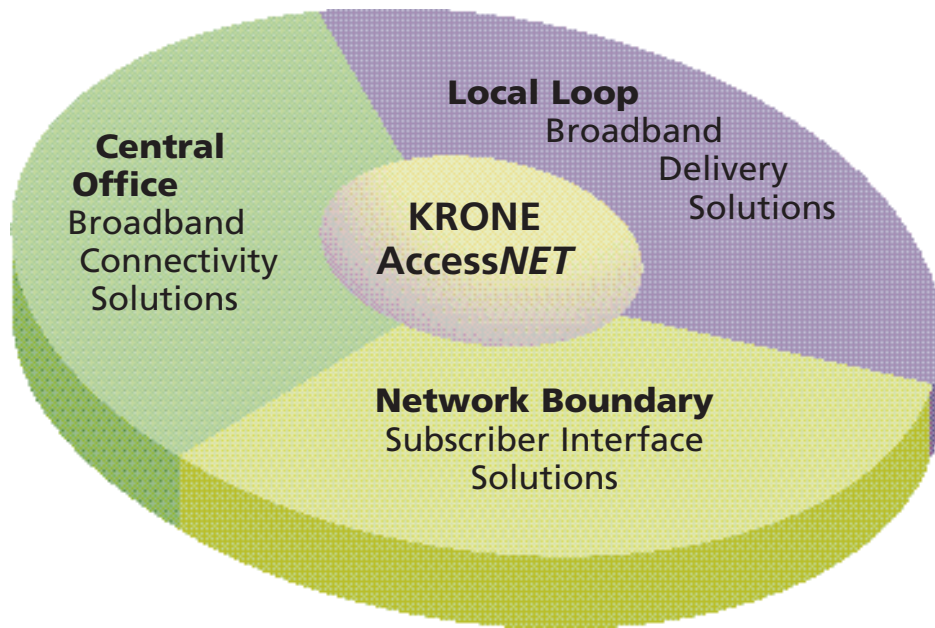

A Connectivity SOLUTION "AccessNET" PROVID

NETWORK BOUNDARY

SUBSCRIBER INTERFACE SOLUTIONS

Products for both residential and commercial subscribers that solve issues around Network Termination Points, receiving and managing information via POTS, ISDN, xDSL, etc. and the primary Distribution Point in the customer's premises.

KRONE AccessNet offers you a future proof connectivity solution tailored to your access network needs.

AccessNET as an end to end connectivity solution for access networks provides seamless integration to PremisNET; the complete in-house solution for structured cabling in commercial premises.