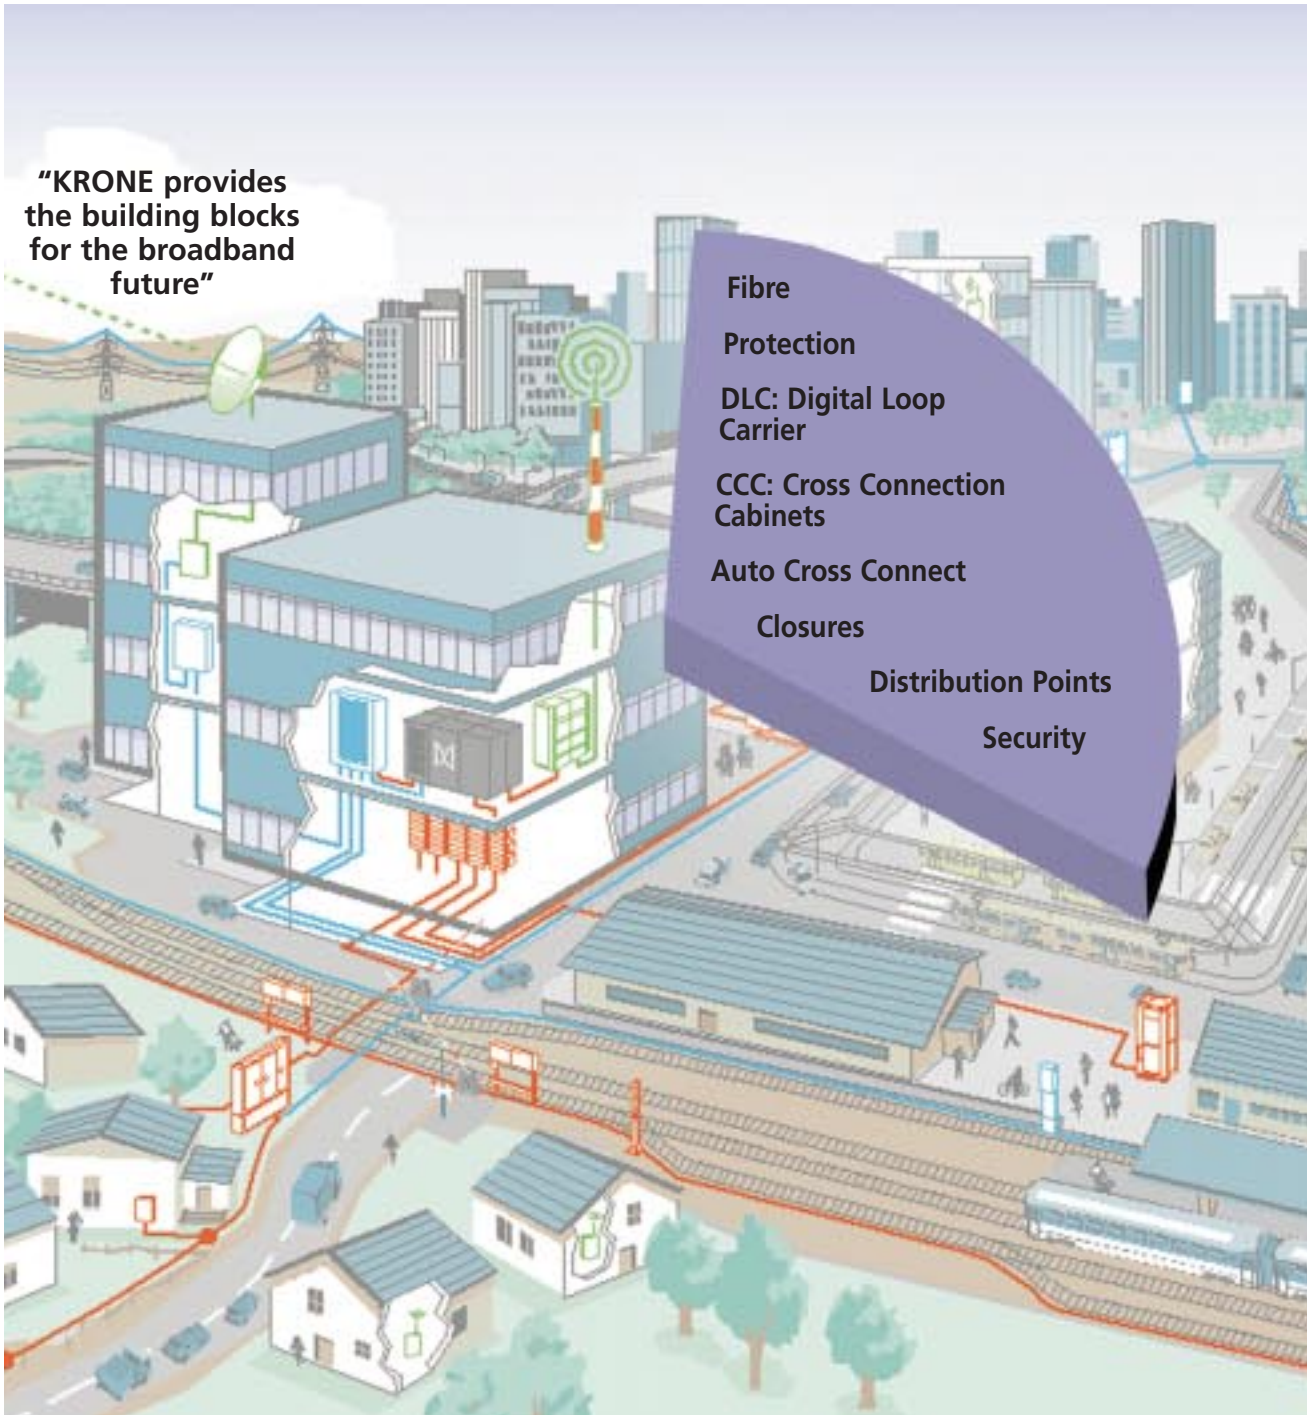

maintenance, AccessNET is the one stop solution to all your network connectivity needs.

KRONE's leading edge technology has made bandwidth on demand a reality giving your business the competitive edge it's been looking for. AccessNET provides your network with a growth path to accommodate developing and future broadband technologies.

CENTRAL OFFICE

BROADBAND CONNECTIVITY SOLUTIONS

Products and services aimed primarily at solving issues in and around Local Exchanges including Optical Interconnections, MDF evolution and Multimedia Frame Development.

CENTRAL OFFICE

WHEN YOU NEED

LOCAL LOOP

BROADBAND DELIVERY SOLUTIONS

Products aimed primarily at solving issues in the Local Loop. e.g. Above and Below ground closure and connection systems, Cross Connection Cabinet solutions (including Remote Cross-Connects), Lightning and Surge protection and planning, logistics and installation services.