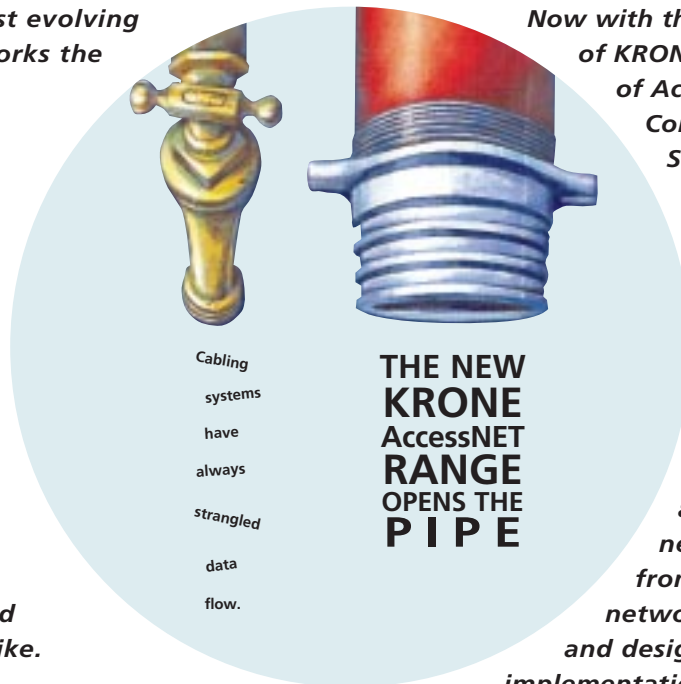

AccessNET: The building blocks of your Network

In today's fast evolving Access Networks the capability to deliver more and more bandwidth hungry services to the customer is one of the single most important industry drivers for network operators and customers alike.

Whether the service is • telephony • high-speed data transfer • Gigabit Ethernet • Cable TV • Internet Access or combinations of these and other services, the 'Speed for Need' is critical.

To satisfy this need for speed the delivery infrastructure has to be resilient, cost effective and bandwidth transparent.

Now with the development of KRONE's portfolio of Access Network Connectivity Solutions your network has the ultimate gateway to high-speed access that fulfils all these requirements. Comprising a complete network service from consultation, network analysis and design, to implementation and ongoing

maintenance, AccessNET is the one stop solution to all your network connectivity needs.

KRONE's leading edge technology has made bandwidth on demand a reality giving your business the competitive edge it's been looking for. AccessNET provides your network with a growth path to accommodate developing and future broadband technologies.