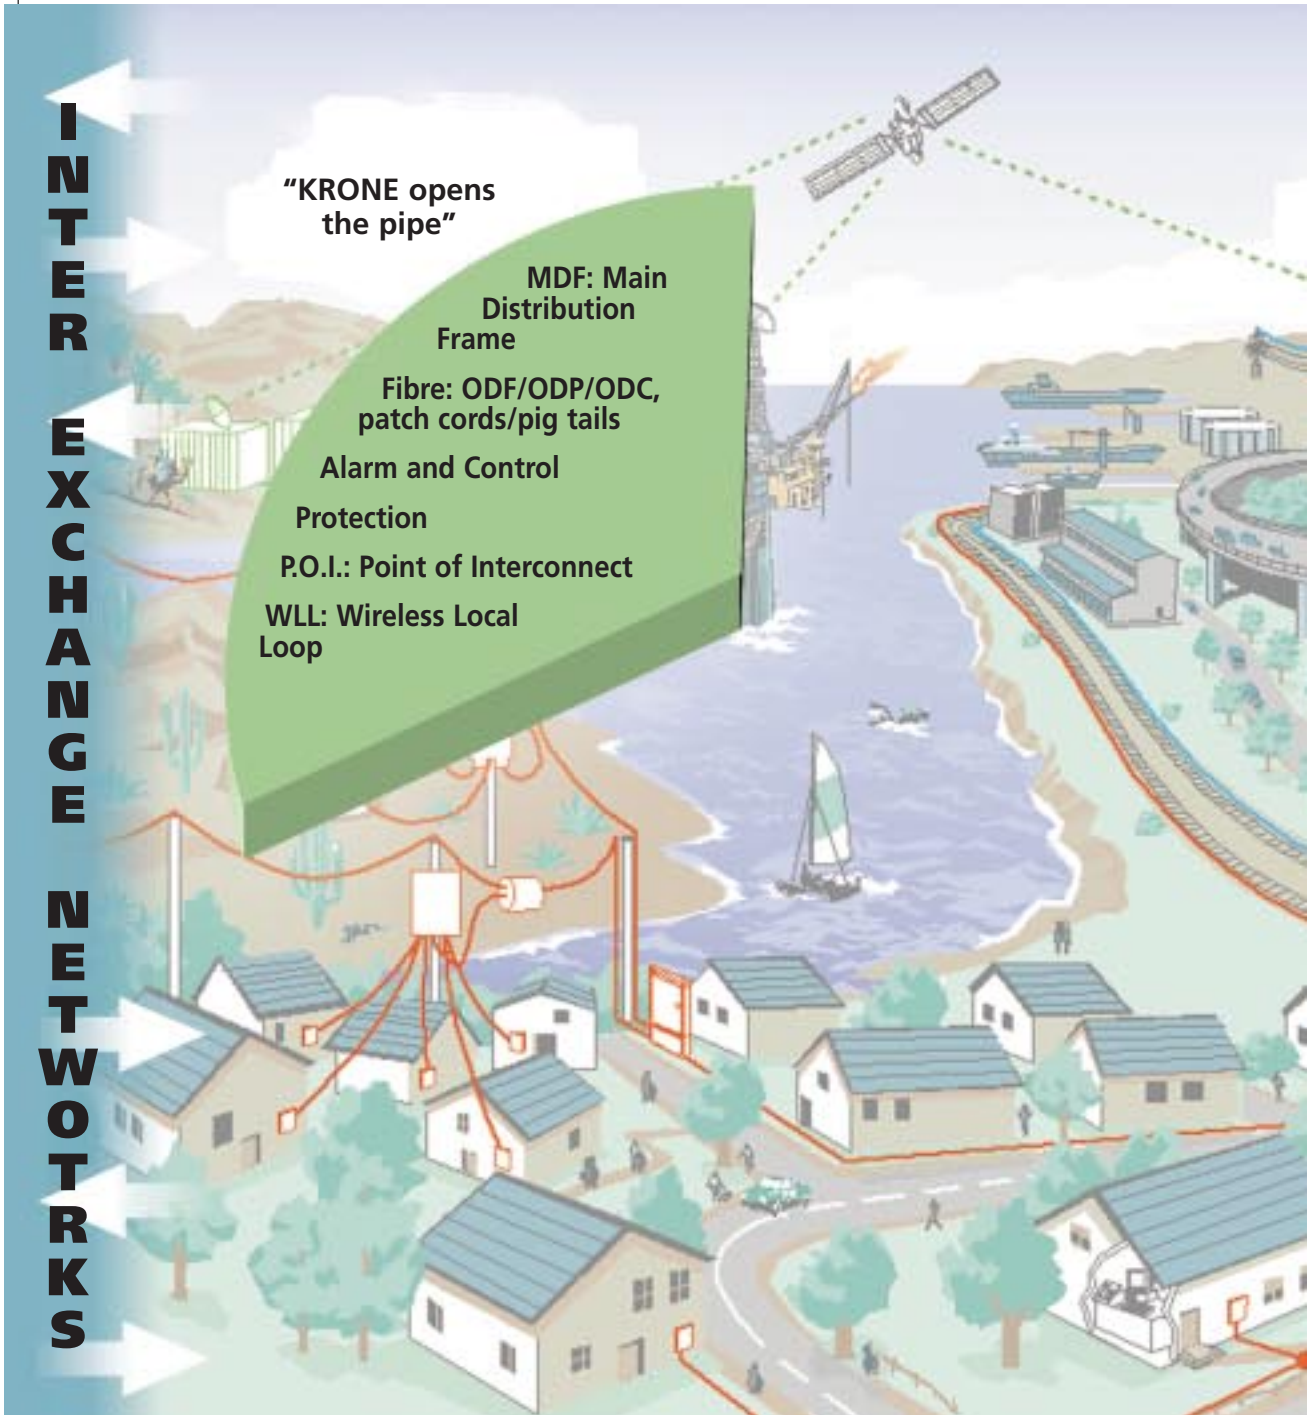

CENTRAL OFFICE

BROADBAND CONNECTIVITY SOLUTIONS

Products and services aimed primarily at solving issues in and around Local Exchanges including Optical Interconnections, MDF evolution and Multimedia Frame Development.

CENTRAL OFFICE

WHEN YOU NEED