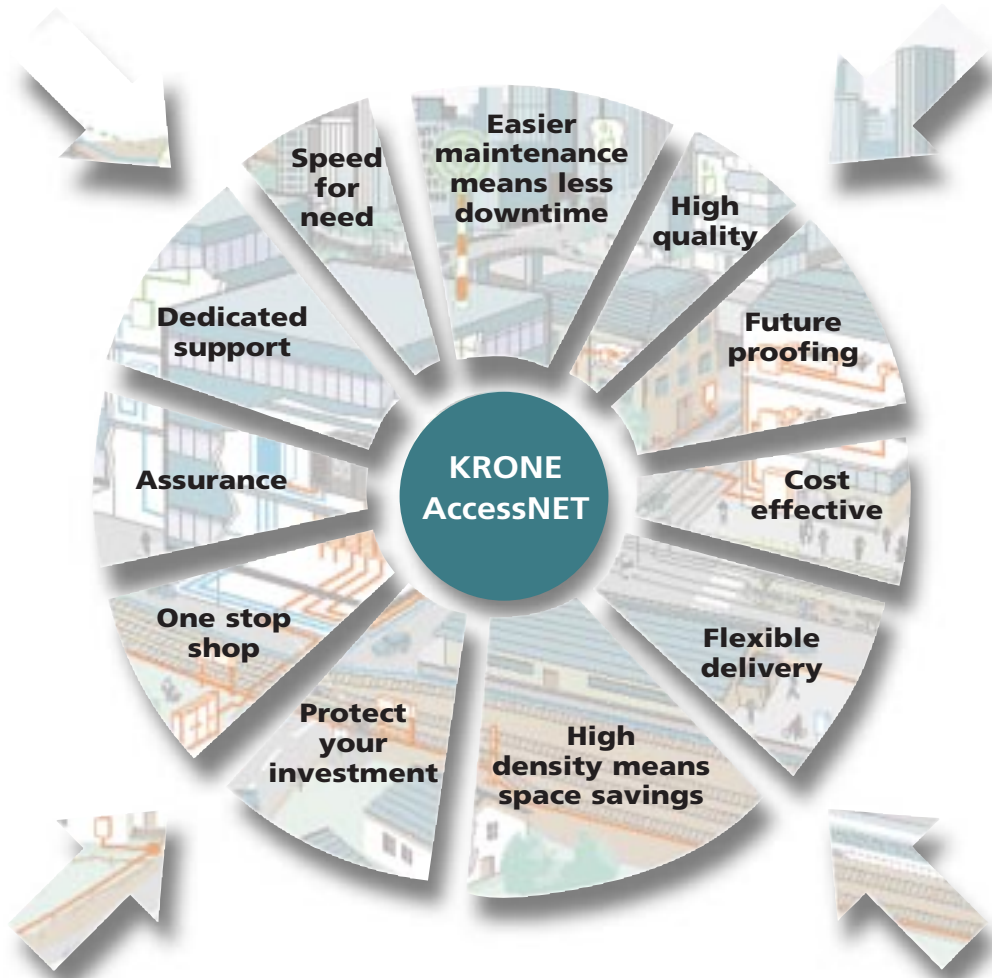

KRONE AccessNET

Opens the Pipe for Broadband Delivery

Benefits of a KRONE Connectivity Solution

KRONE AccessNET, the name behind the networks behind the world of global communications

No matter which sector of the public access market you're in, AccessNET has a total connectivity solution tailored to meet the demands of your business.

Whether the service is • telephony • high-speed data transfer • Gigabit Ethernet • Cable TV • Internet Access or combinations of these and other services, the 'Speed for Need' is critical.

To satisfy this need for speed the delivery infrastructure has to be resilient, cost effective and bandwidth transparent.