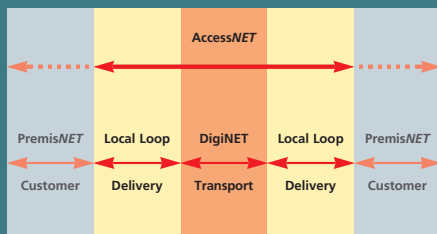

AccessNET Summary

The system solution for:

- Telecommunications organisations
- Private network operators
- PTTs, government organisations

Who want to guarantee that their network is also capable of fulfilling the growing broadband communication requirements of tomorrow.

- Broadband Connectivity Solutions, ie central office/CBD
- Broadband Delivery Solutions, ie local loop
- Subscriber Interface Solutions